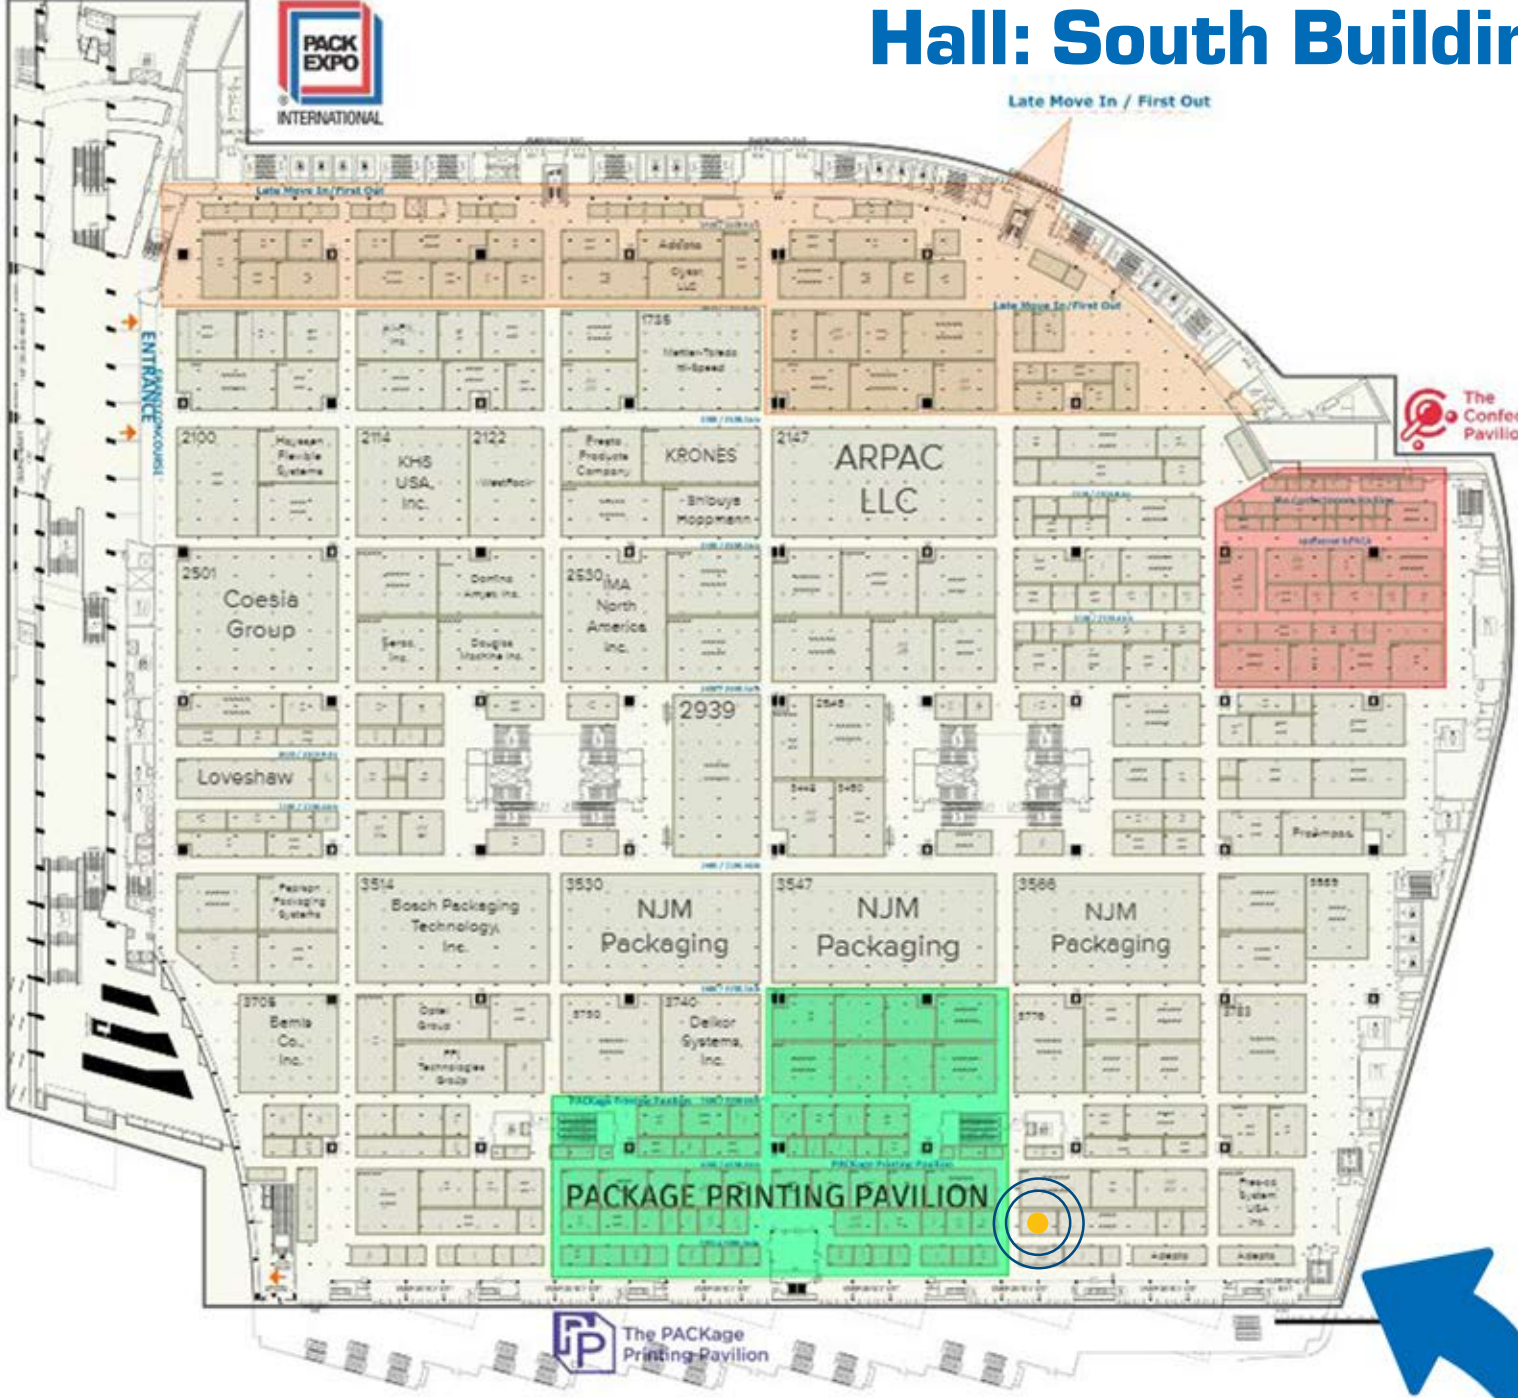

Hall: South Building

Late Move In / First Out

SPAN TECH LLC | **BOOTH # 4266**
FOR MORE INFO: PACKINFO@SPANTECHLLC.COM